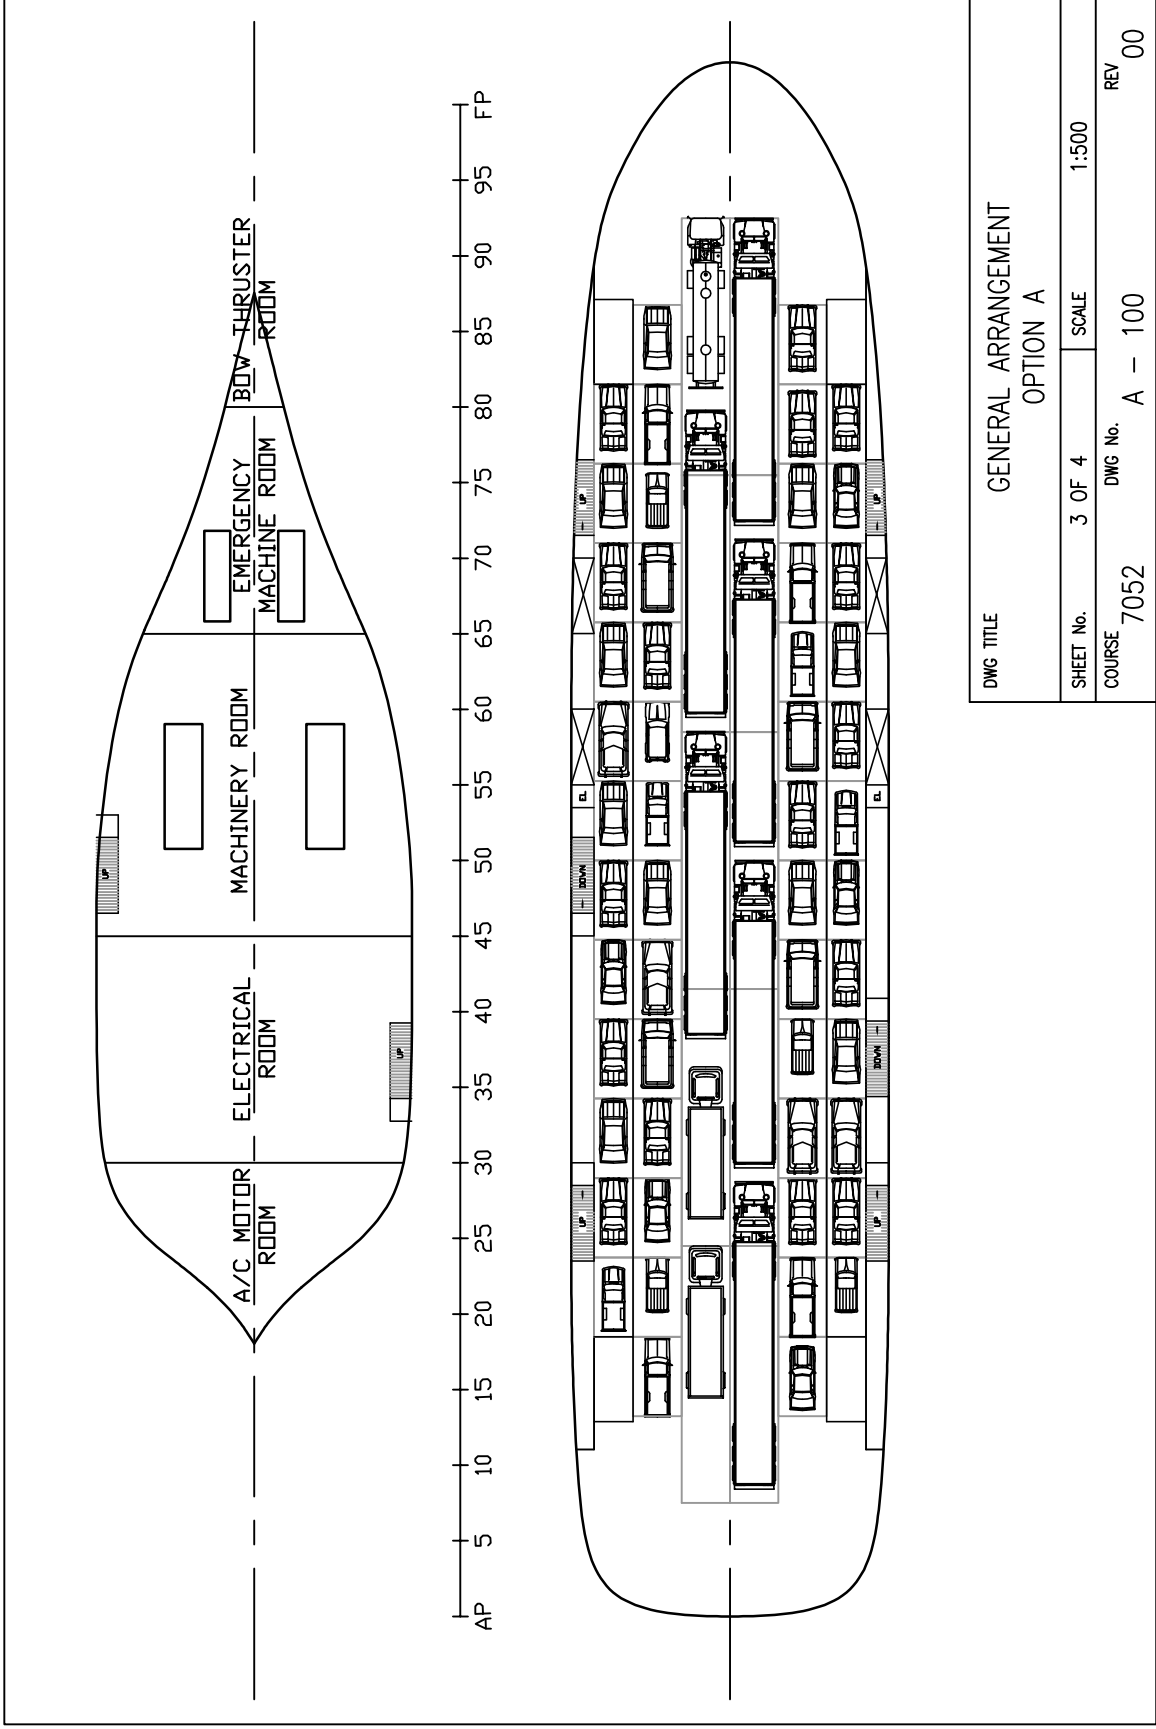

DWG TITLE			
GENERAL ARRANGEMENT OPTION A			
SHEET No.	2 OF 4	SCALE	1:500
COURSE	7052	DWG No.	A - 100
			REV 00

DWG TITLE		GENERAL ARRANGEMENT OPTION A	
SHEET No.	3 OF 4	SCALE	1:500
COURSE	7052	DWG No.	A - 100
		REV	00

DWG TITLE			
GENERAL ARRANGEMENT OPTION A			
SHEET No.	4 OF 4	SCALE	1:500
COURSE	7052	DWG No.	A - 100
			REV 00

DWG TITLE			
GENERAL ARRANGEMENT OPTION B			
SHEET No.	2 OF 4	SCALE	1:500
COURSE	7052	DWG No.	B - 100
			REV 00

AP 5 10 15 20 25 30 35 40 45 50 55 60 65 70 75 80 85 90 95 FP

DWG TITLE		GENERAL ARRANGEMENT OPTION B	
SHEET No.	3 OF 4	SCALE	1:500
COURSE	7052	DWG No.	B - 100
			REV 00

AP 5 10 15 20 25 30 35 40 45 50 55 60 65 70 75 80 85 90 95 FP