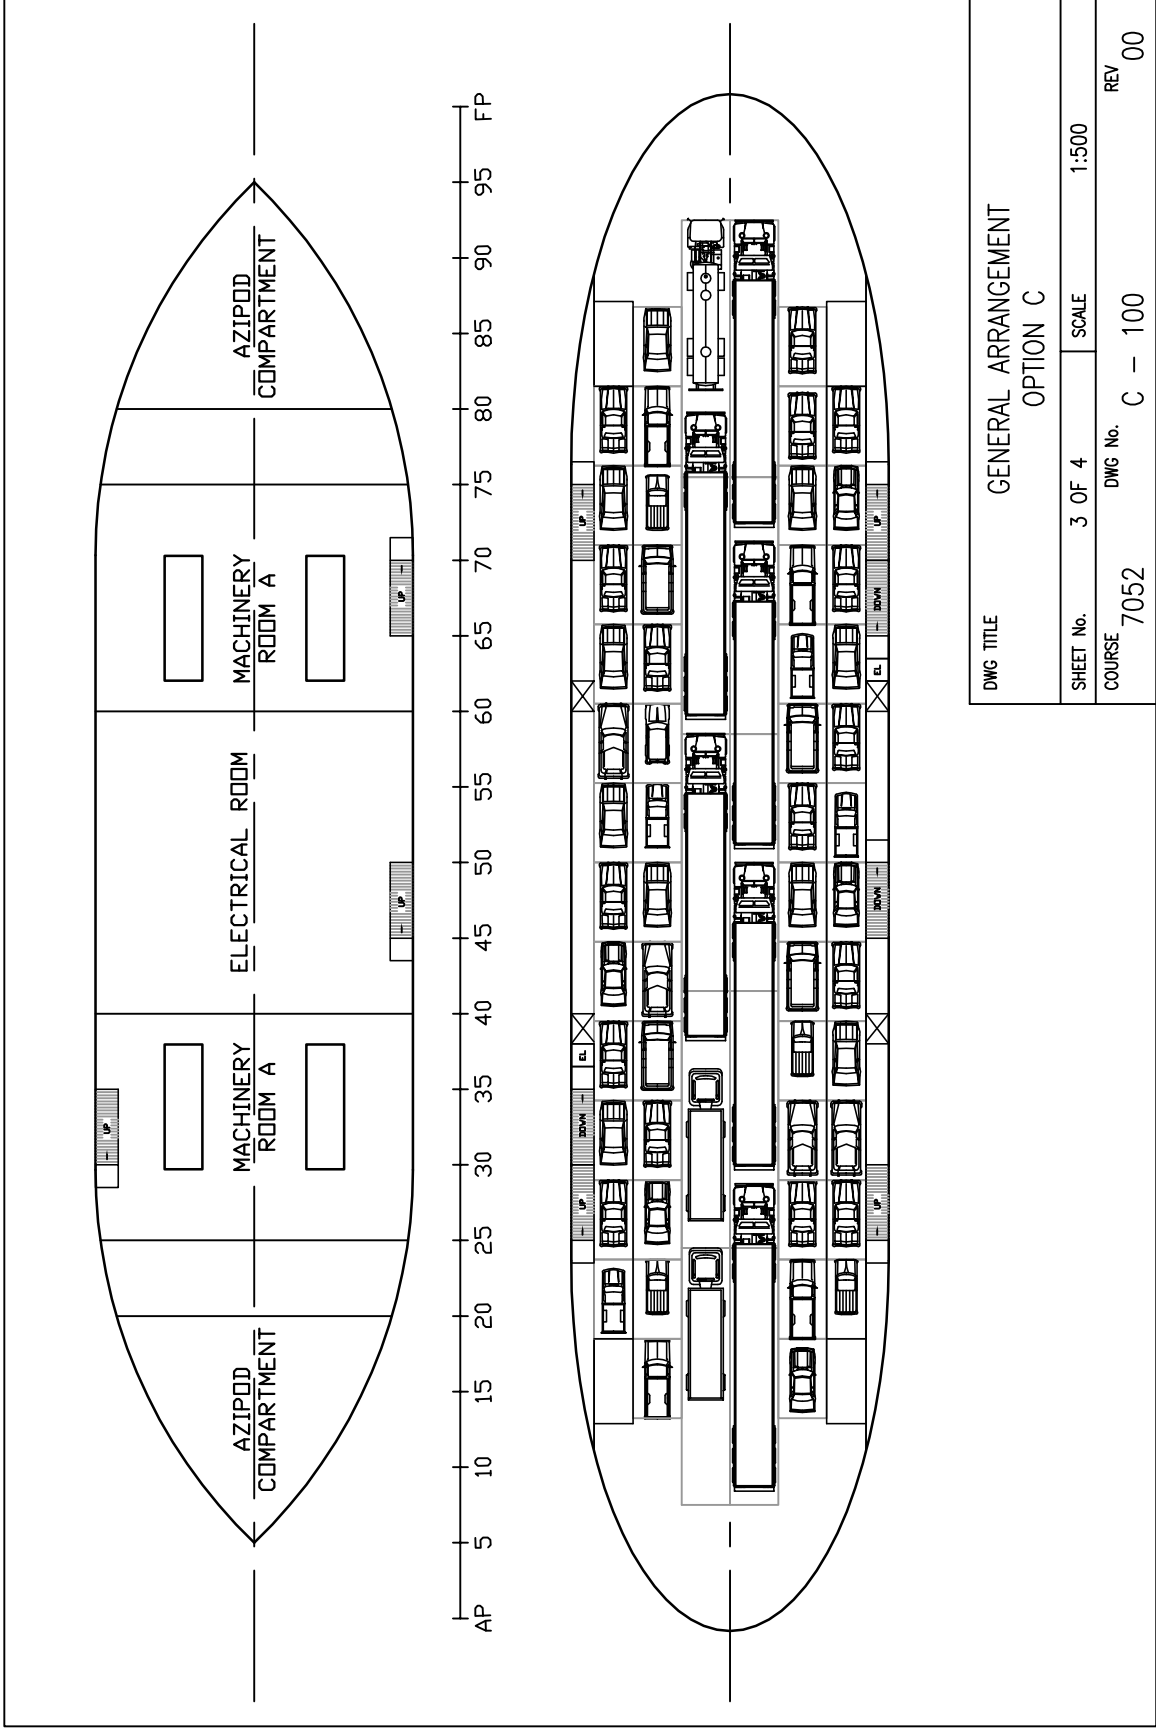

DWG TITLE		GENERAL ARRANGEMENT OPTION C	
SHEET No.	3 OF 4	SCALE	1:500
COURSE	7052	DWG No.	C - 100
			REV 00