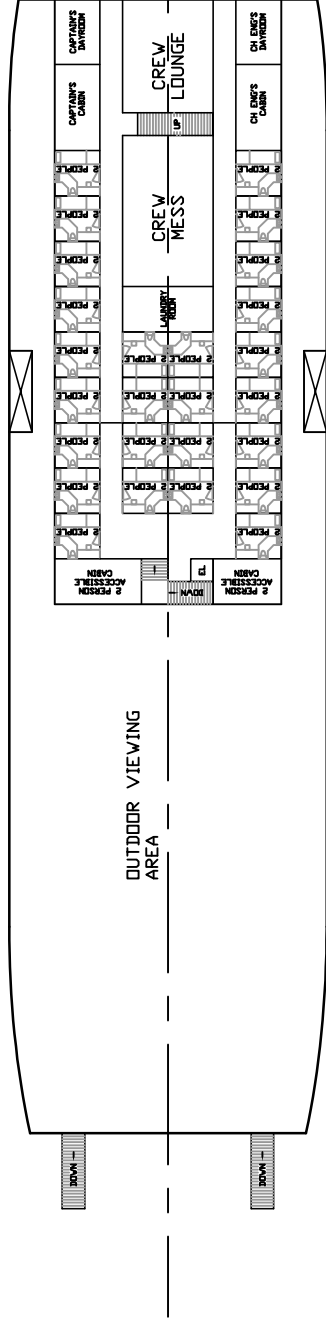

DWG TITLE			
GENERAL ARRANGEMENT OPTION A			
SHEET No.	2 OF 4	SCALE	1:500
COURSE	7052	DWG No.	A - 100
			REV 00

DWG TITLE		GENERAL ARRANGEMENT OPTION A	
SHEET No.	3 OF 4	SCALE	1:500
COURSE	7052	DWG No.	A - 100
		REV	00

DWG TITLE			
GENERAL ARRANGEMENT OPTION A			
SHEET No.	4 OF 4	SCALE	1:500
COURSE	7052	DWG No.	A - 100
			REV 00

DWG TITLE			
GENERAL ARRANGEMENT OPTION B			
SHEET No.	2 OF 4	SCALE	1:500
COURSE	7052	DWG No.	B - 100
			REV 00

AP 5 10 15 20 25 30 35 40 45 50 55 60 65 70 75 80 85 90 95 FP

DWG TITLE		GENERAL ARRANGEMENT OPTION B	
SHEET No.	3 OF 4	SCALE	1:500
COURSE	7052	DWG No.	B - 100
			REV 00

AP 5 10 15 20 25 30 35 40 45 50 55 60 65 70 75 80 85 90 95 FP

BODY PLAN

DWG TITLE		LINES PLAN OPTION B	
SHEET No.	2 OF 3	SCALE	1:150
COURSE	7052	DWG No.	B - 110
		REV	00

PROFILE

PLAN

DWG TITLE		LINES PLAN OPTION B	
SHEET No.	3 OF 3	SCALE	1:500
COURSE	7052	DWG No.	B - 110
		REV	00